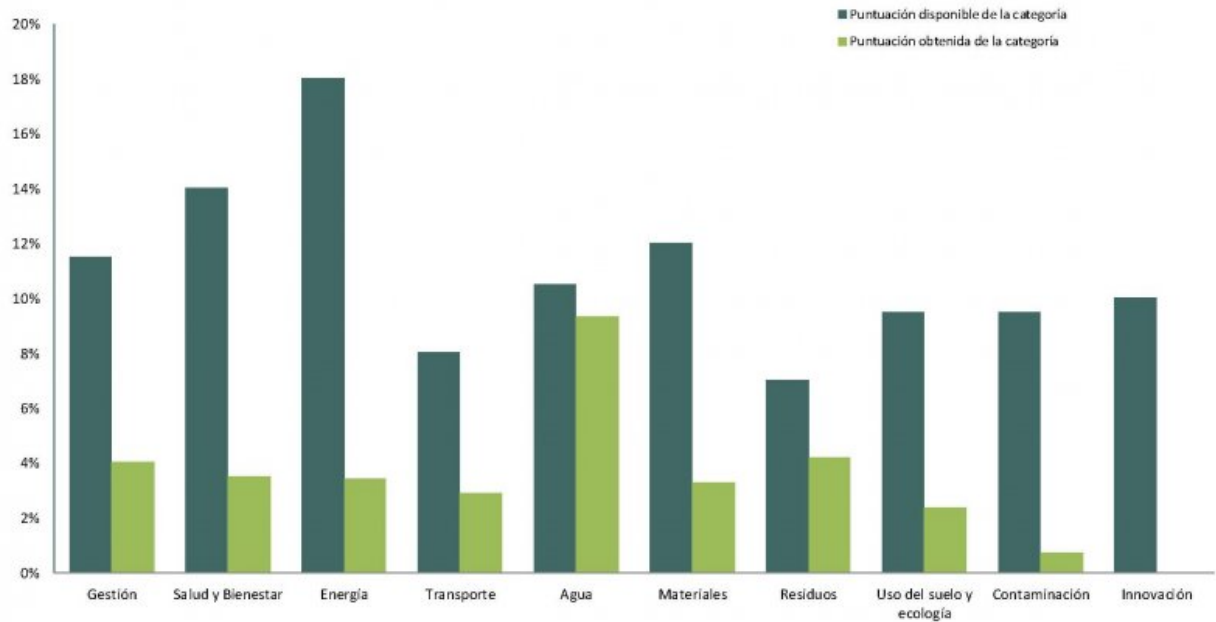

## **BREEAM for the rehabilitation of an old factory in the municipality of Cardedeu**

BREEAM's environmental and energy certification criteria integration into the project

**Category:**

[Enginyeria d'eficiència energètica](#) [1]